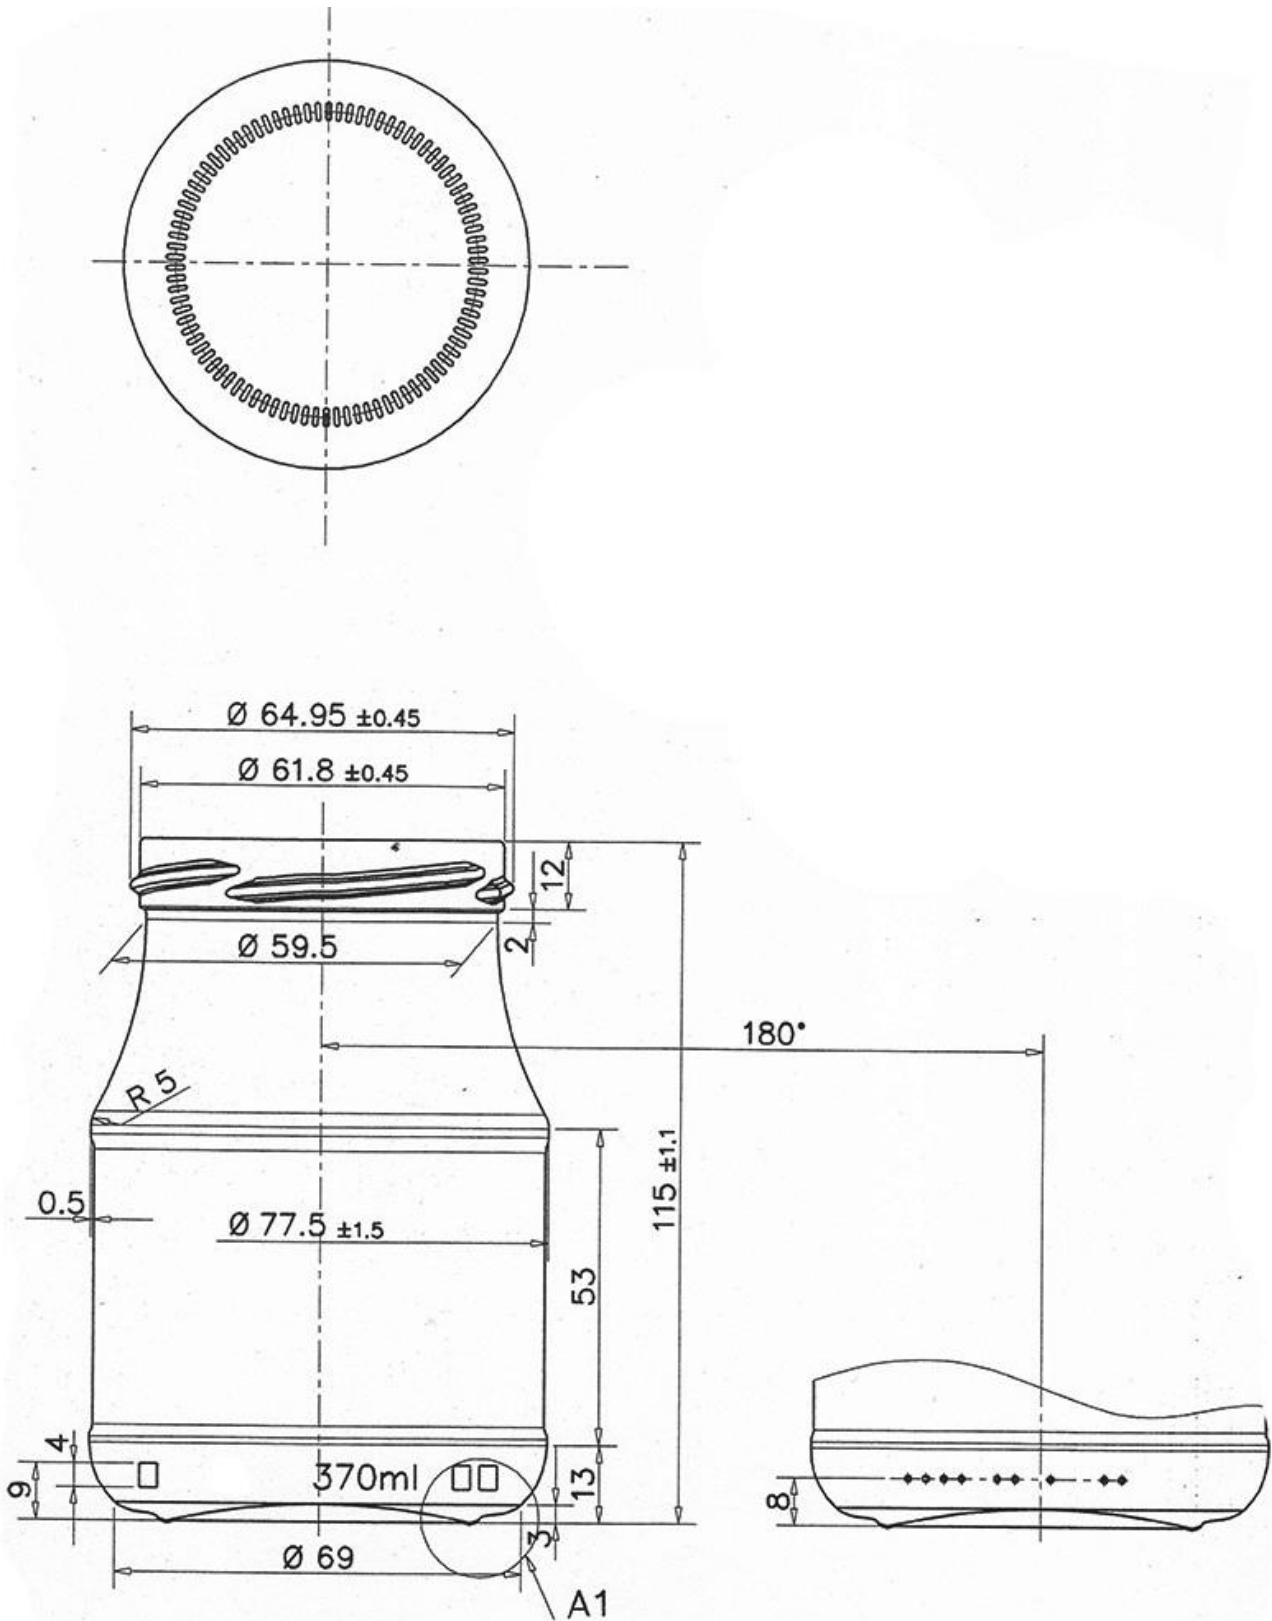

ALEVGOR GLASS

Jar S 370 ml TO 66

Code	135
Capacity	370 ml
Weight	170 g
Units per pallet	3 360